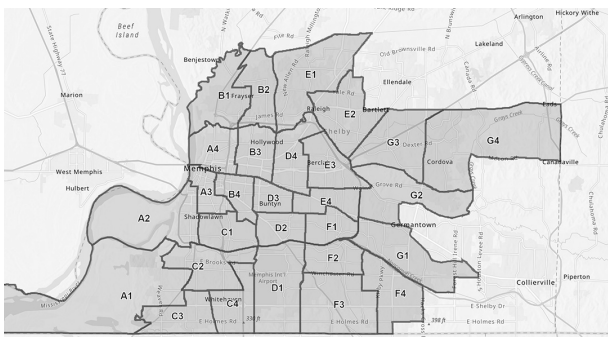

LED Streetlight Update

Phase A1 of the $42 million LED streetlight conversion project is underway. Workers are replacing high-pressure sodium lights first installed in the late 1950s. More than 77,000 streetlights in Memphis will be converted to LED by the end of the year, leading a reduction in greenhouse gas emissions, lower energy usage and increased public safety. To check the progress of the project, visit mlgw.com/MemphisLED.

**Reminder: Sign Up For Text Alerts. Enroll at mlgw.com/textalerts.
To submit an event for Community Corner, please send to corpcomm@mlgw.org and include "Community Corner" in the subject line.**

Interact with MLGW via: Instagram, Twitter, Facebook, Blogspot and YouTube
 Just visit mlgw.com and click on the logos.

Customer Reference Number: 5/23

Community Corner

2023 Golf Classic, presented by OrthoSouth and Germantown Area Chamber of Commerce, Wyndyke Country Club, June 8, 11 a.m. For more information, call (901) 755-1200.

Women's Leadership Network 2023, featuring Arianna Poindexter of WMC Action News 5, June 15, 11:30 a.m. to 1 p.m., Ridgeway Country Club. For ticket info, visit colliervillechamber.com.

To submit an event for Community Corner, please send to corpcomm@mlgw.org and include "Community Corner" in the subject line.

Thursday, May 25, 5-7 p.m.
Glenview Community Center,
1141 S. Barksdale

See mlgw.com/powerhour

Community Corner

2023 Golf Classic, presented by OrthoSouth and Germantown Area Chamber of Commerce, Wyndyke Country Club, June 8, 11 a.m. For more information, call (901) 755-1200.

Women's Leadership Network 2023, featuring Arianna Poindexter of WMC Action News 5, June 15, 11:30 a.m. to 1 p.m., Ridgeway Country Club. For ticket info, visit colliervillechamber.com.

To submit an event for Community Corner, please send to corpcomm@mlgw.org and include "Community Corner" in the subject line.

Thursday, May 25, 5-7 p.m.
Glenview Community Center,
1141 S. Barksdale

See mlgw.com/powerhour

Community Corner

2023 Golf Classic, presented by OrthoSouth and Germantown Area Chamber of Commerce, Wyndyke Country Club, June 8, 11 a.m. For more information, call (901) 755-1200.

Women's Leadership Network 2023, featuring Arianna Poindexter of WMC Action News 5, June 15, 11:30 a.m. to 1 p.m., Ridgeway Country Club. For ticket info, visit colliervillechamber.com.

To submit an event for Community Corner, please send to corpcomm@mlgw.org and include "Community Corner" in the subject line.

Thursday, May 25, 5-7 p.m.
Glenview Community Center,
1141 S. Barksdale

See mlgw.com/powerhour