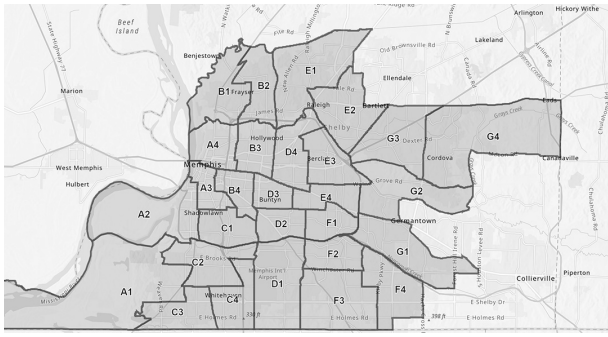

LED Streetlight Update

Phase A1 of the $42 million LED streetlight conversion project is underway. Workers are replacing high-pressure sodium lights first installed in the late 1950s. More than 77,000 streetlights in Memphis will be converted to LED by the end of the year, leading a reduction in greenhouse gas emissions, lower energy usage and increased public safety. To check the progress of the project, visit mlgw.com/MemphisLED.

**Reminder: Sign Up For Text Alerts. Enroll at mlgw.com/textalerts.
To submit an event for Community Corner, please send to corpcomm@mlgw.org and include "Community Corner" in the subject line.**

Interact with MLGW via: Instagram, Twitter, Facebook, Blogspot and YouTube
 Just visit mlgw.com and click on the logos.

Customer Reference Number: 5/23